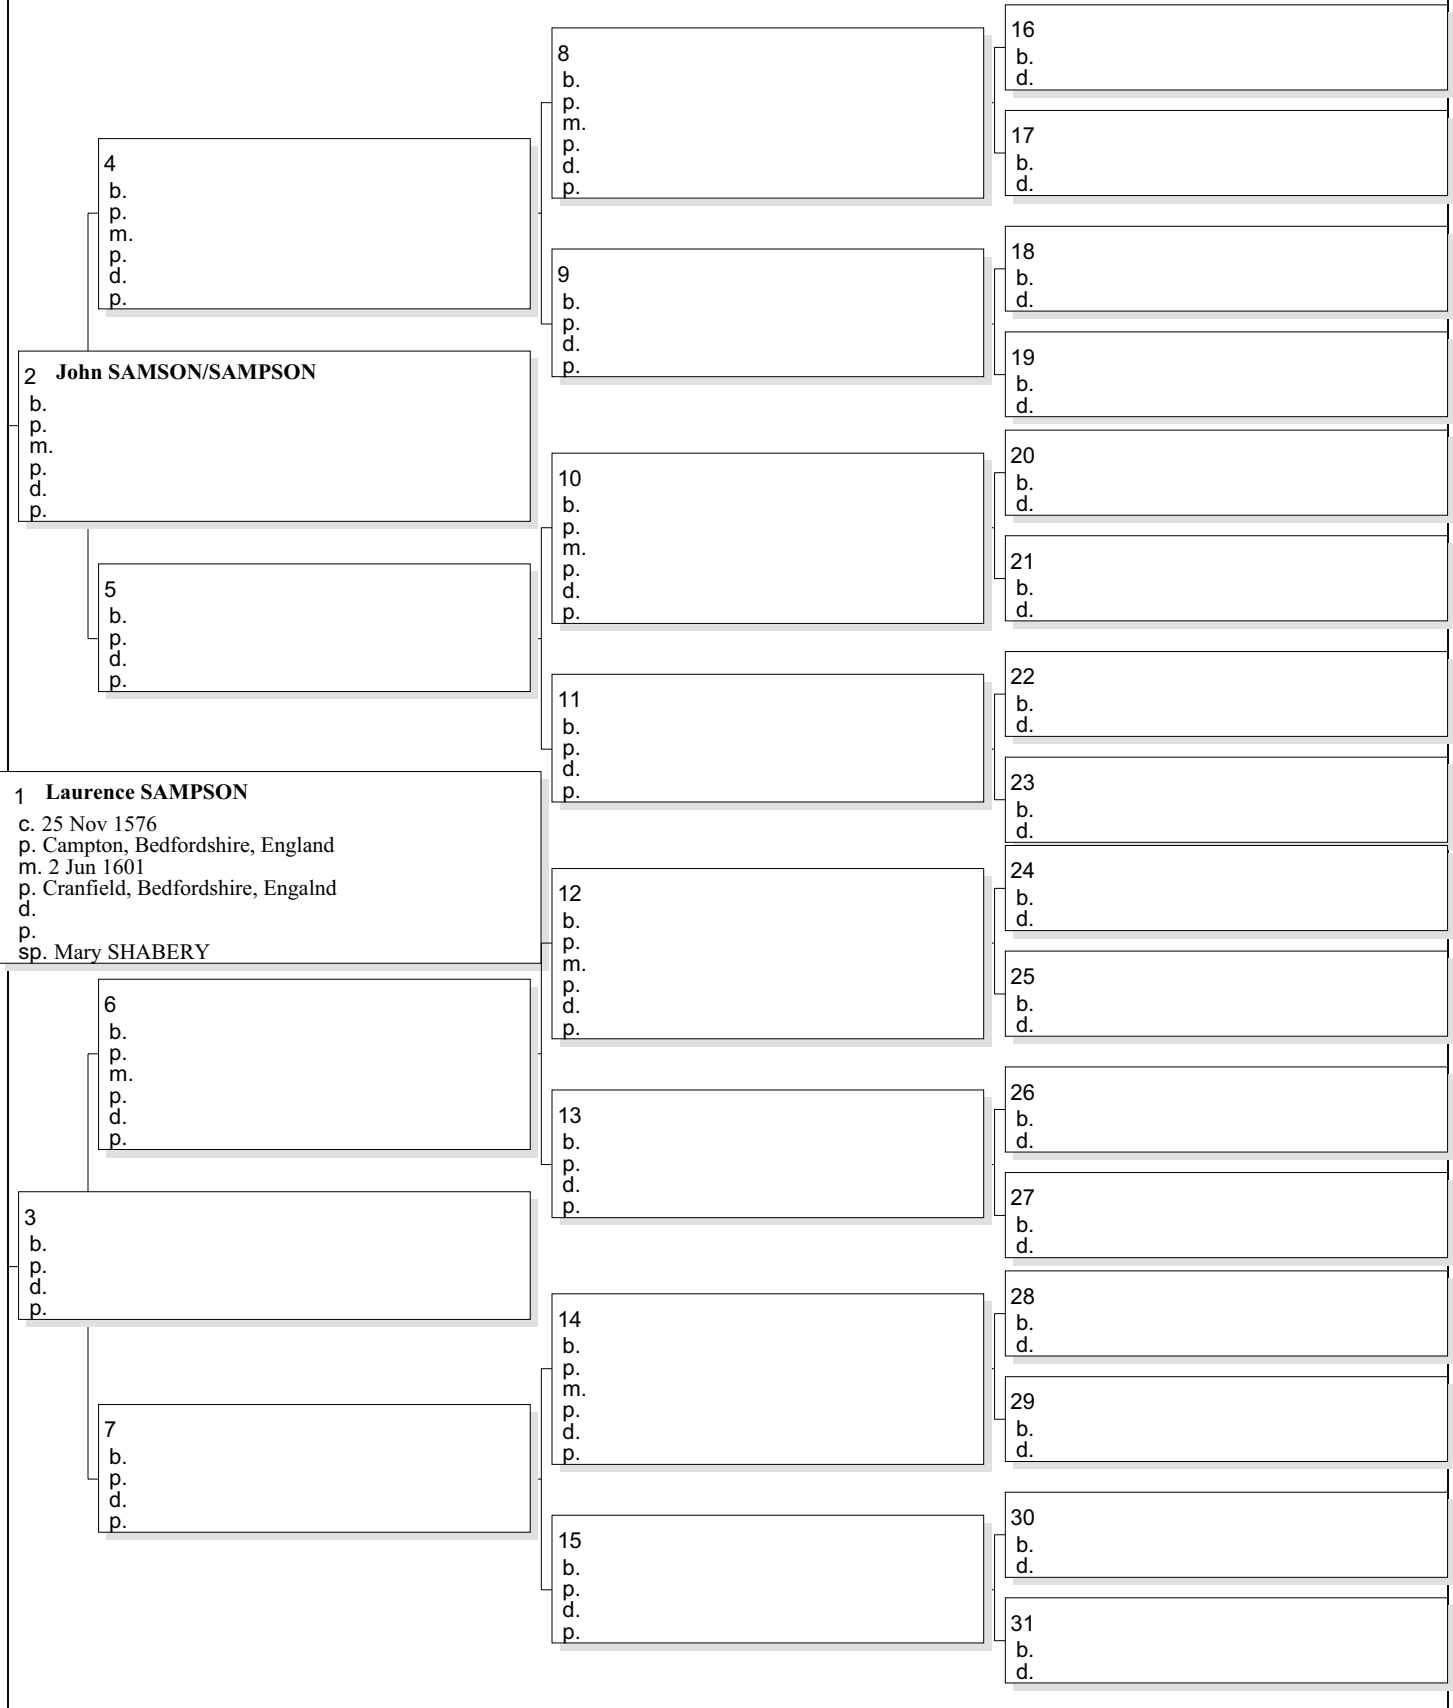

# Pedigree Chart for Capt. Simeon SAMPSON

# Pedigree Chart for Laurence SAMPSON

No. 1 on this chart is the same as no. 16 on chart no. 1

Chart no. 2

# Pedigree Chart for Priscilla MULLINS

No. 1 on this chart is the same as no. 23 on chart no. 1

Chart no. 3