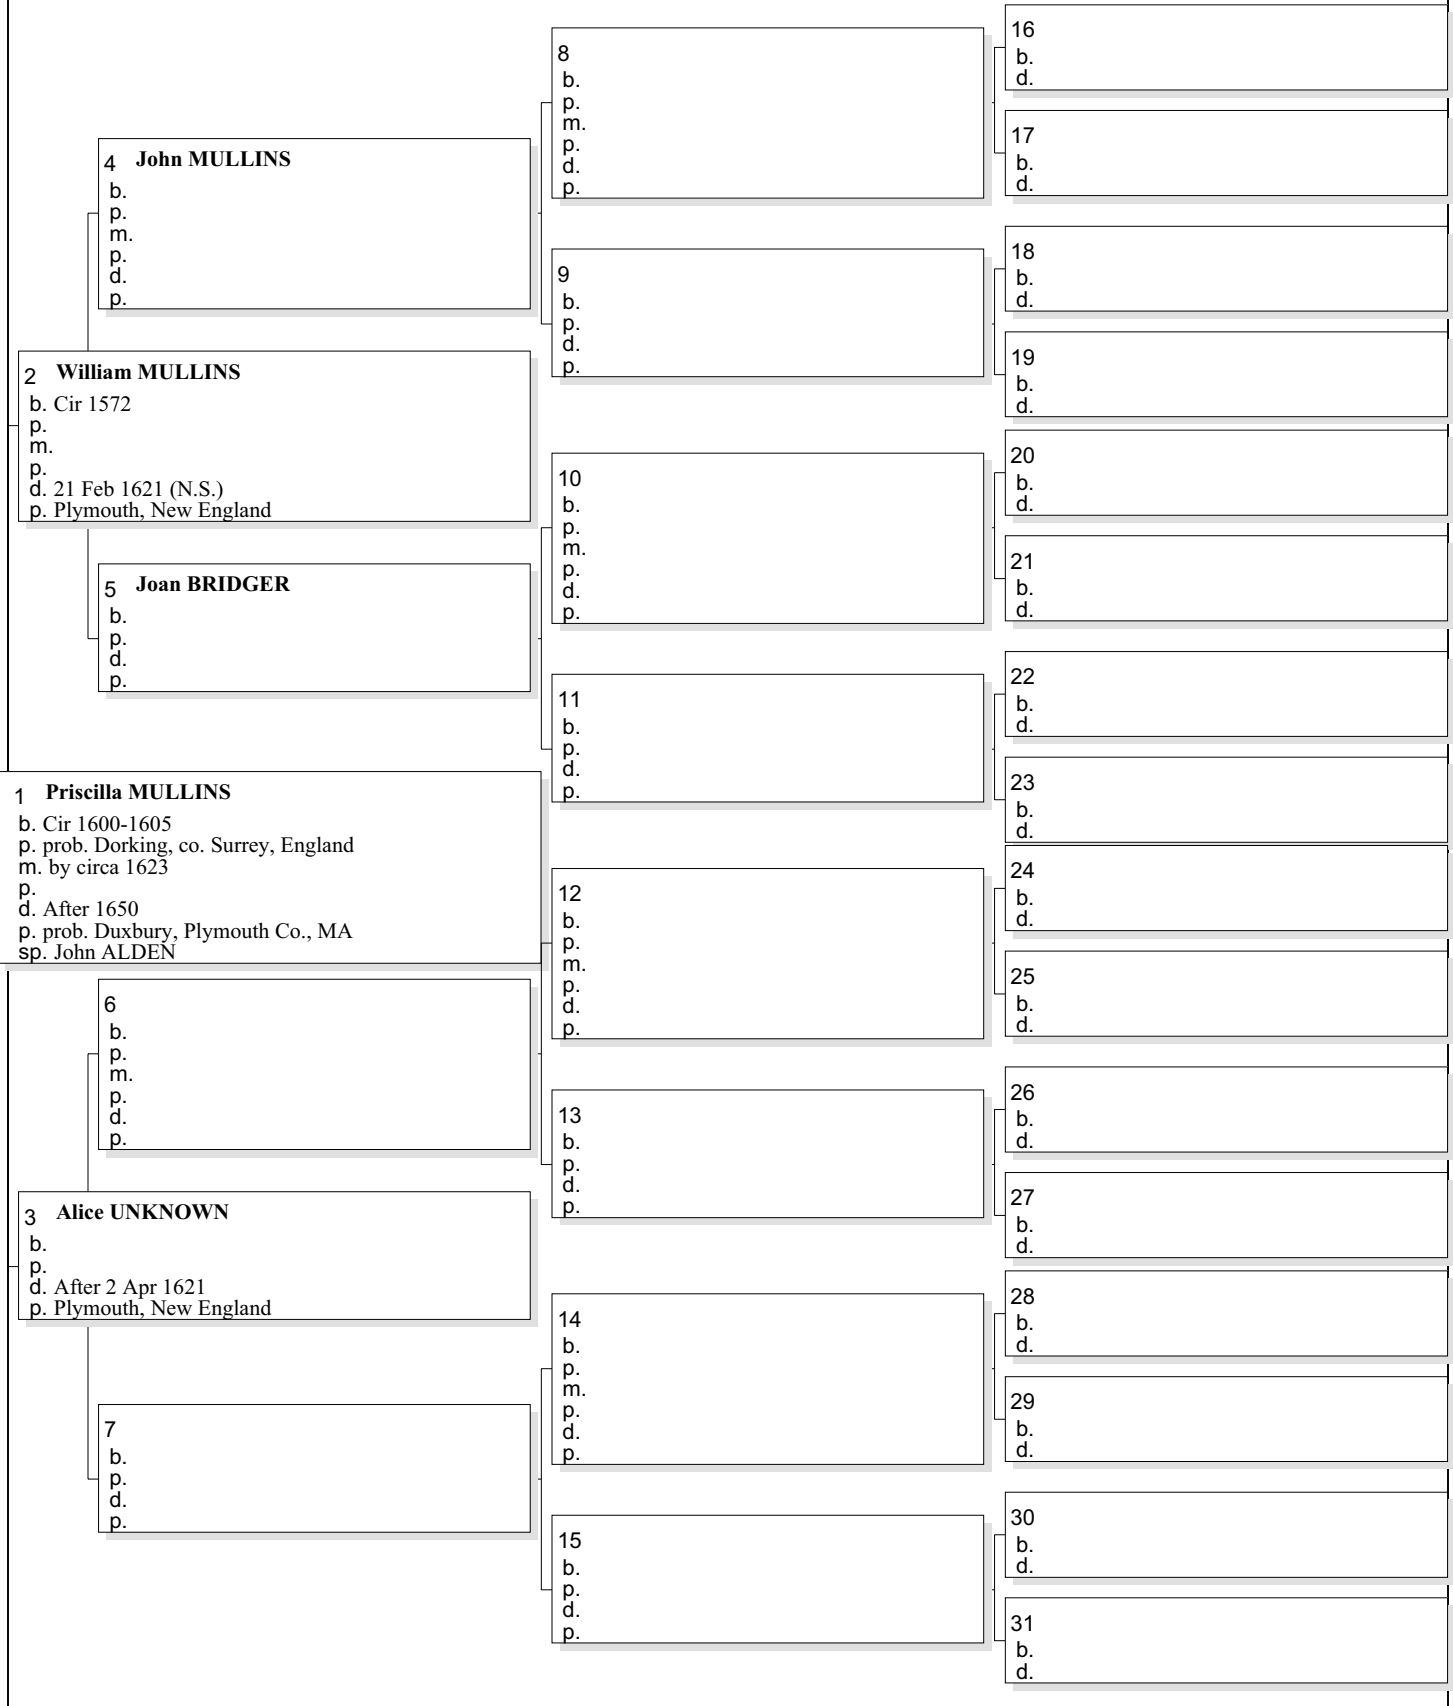

# Pedigree Chart for Capt. Simeon SAMPSON

# Pedigree Chart for Laurence SAMPSON

No. 1 on this chart is the same as no. 16 on chart no. 1

Chart no. 2

# Pedigree Chart for Priscilla MULLINS

No. 1 on this chart is the same as no. 23 on chart no. 1

Chart no. 3