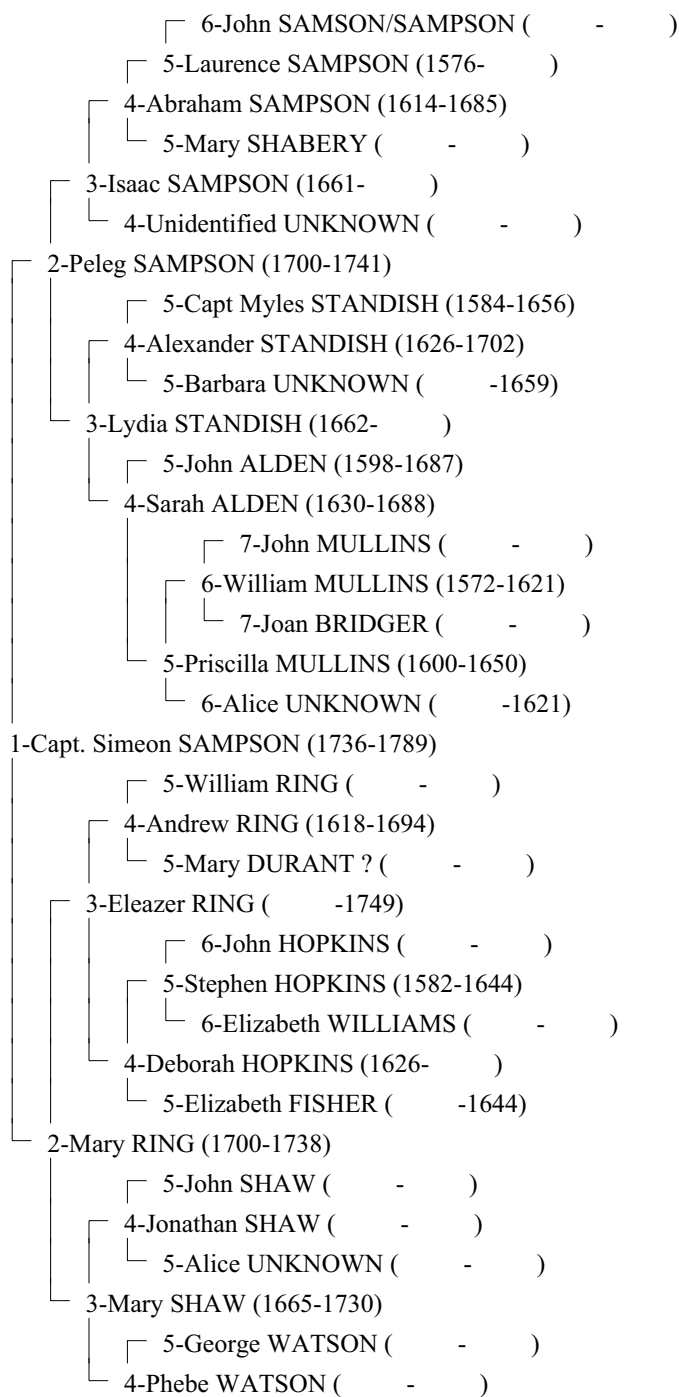

Ancestry Chart of Capt. Simeon SAMPSON

Name Index

ALDEN

John, 1
Sarah, 1

BRIDGER

Joan, 1

DURANT ?

Mary, 1

SAMPSON

Abraham, 1
Isaac, 1
Laurence, 1
Peleg, 1
Simeon (Capt.), 1

SAMSON/SAMPSON

John, 1

SHABERY

Mary, 1

SHAW

John, 1
Jonathan, 1
Mary, 1

STANDISH

Alexander, 1
Lydia, 1
Myles (Capt), 1

UNKNOWN

Alice, 1

UNKNOWN

Barbara, 1
Unidentified, 1

WATSON

George, 1
Phebe, 1